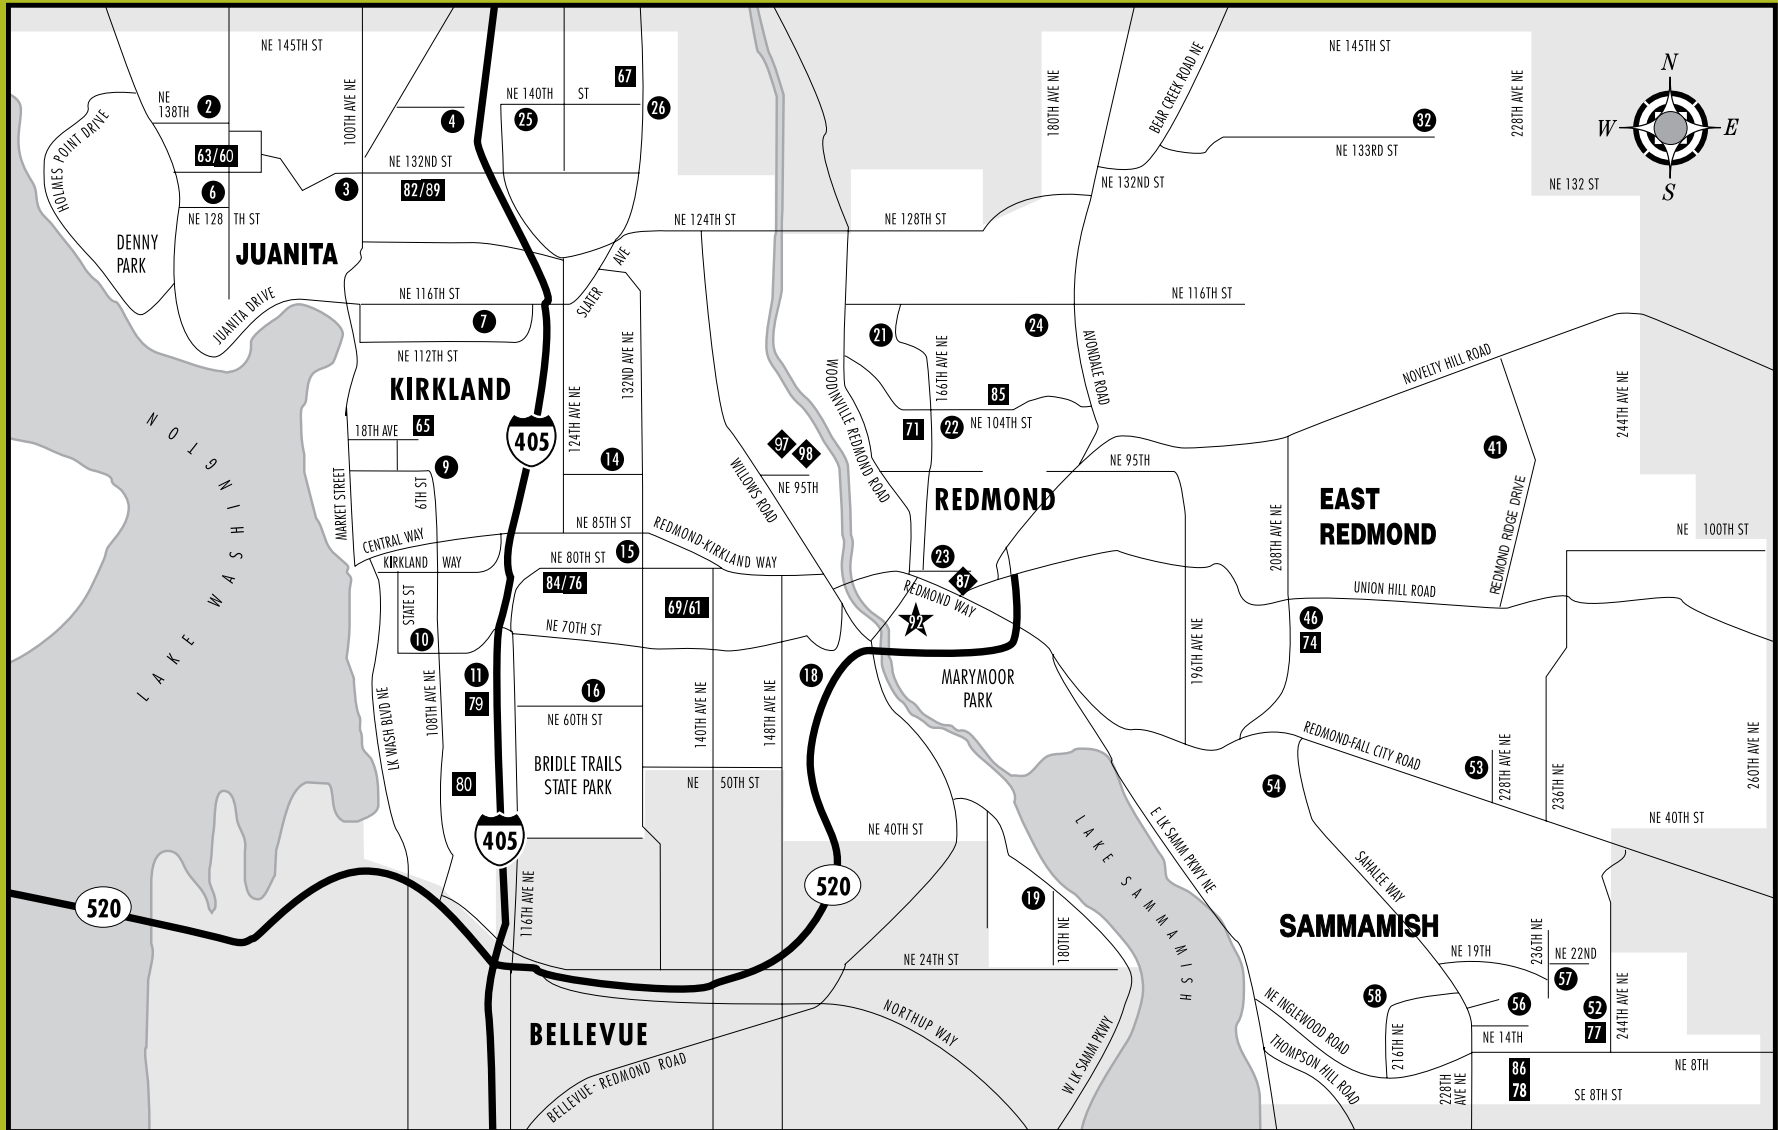

# LAKE WASHINGTON

## School District 414

This map is intended to show general district boundaries. For more information call **LWSD Transportation Department at 882-5120**.

**SYMBOL CODES:**

★ **RESOURCE CENTER/ADMINISTRATION**

## Lake Washington School District